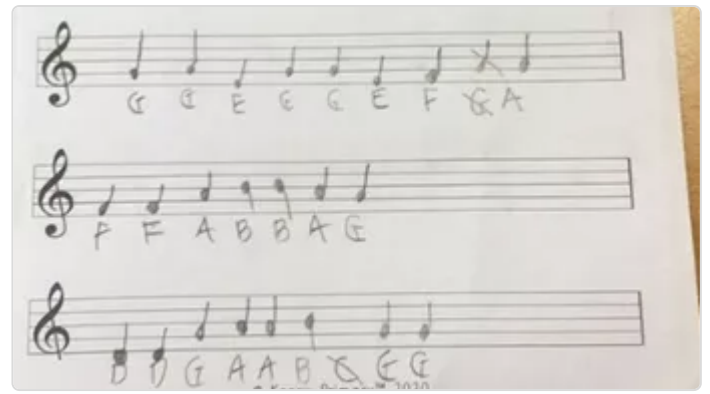

Padlet Drive ↩

Academic_Calendar_2023_2024.pdf

↩ **Willow Class News**

This week in Willow, we had a delivery... The Naughty Bus! The children have enjoyed drawing and writing about the bus in the writing area.

↩ **Cherry Class News**

This week we sang a song all about Spanish numbers to 10 called 'Diez Deditos' (10 fingers). We can't wait to build upon this to have conversations about our ages.

↩ Larch Class News

We have been musical maestros this week! We have been creating simple melodies and writing down the musical notations. Have a look at an example!

↩ Oak Class News

Last week, Oak Class enjoyed an adventurous afternoon in our forest. The children built dens using tarpaulin and natural resources. They also whittled sticks, created in the mud kitchen, played hide and seek and made their own forest clay faces.